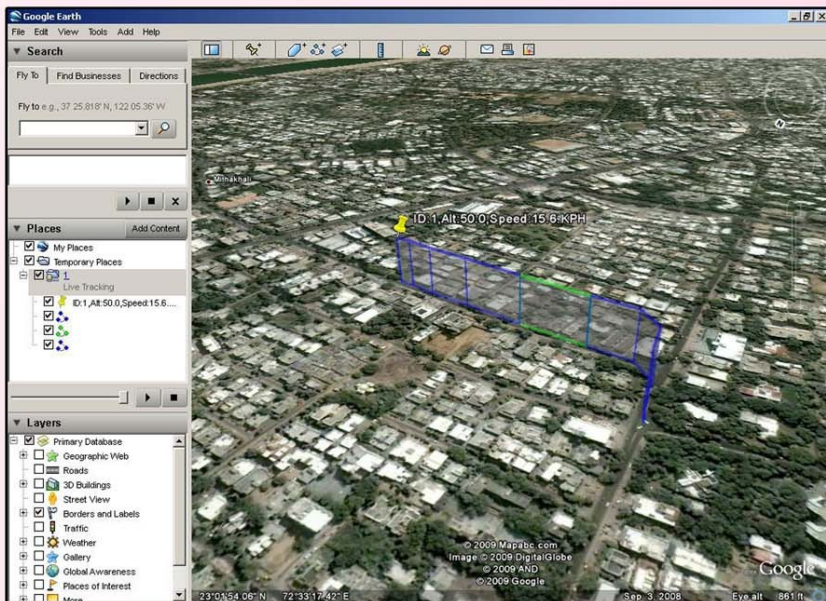

BTTGS FEATURES

1. View vehicle's location in real-time on our web-based digital map (offline mode is also supported, GPS Data logger)
2. Instantly know vehicle status - moving, stopped, idling
3. Reporting: Stop Report, Activity Report, Idle Report
4. Geo-Fencing Alert System
5. Max-Speed Alert System
6. Emergency Alert System
7. Integrated & customizable Email & SMS Alert system
8. View vehicle location on Google Earth & Google Maps for Mobile
9. Entire Vehicle track /path analysis and reporting (i.e. Vehicle Track History)
10. Maintain all vehicle/person from single web based screen

Other features can be customized and accommodates in our application according to your requirements.

APPLICATIONS OF BTTGS

1. Tours & Travels Operators
2. Trailer, Bulk cargo & Container Services
3. Public & Commercial Bus Services
4. Courier & Delivery Service
5. Medical & Police Emergency Service
6. Truck, Transports & Taxi Services
7. Food & Beverage Services
8. Oil & Gas Distribution
9. Mining and Construction Industries
10. School Bus & Private Bus Services
11. Private Vehicales & Persons

All
Types
of
GPS
devices
will be
supported