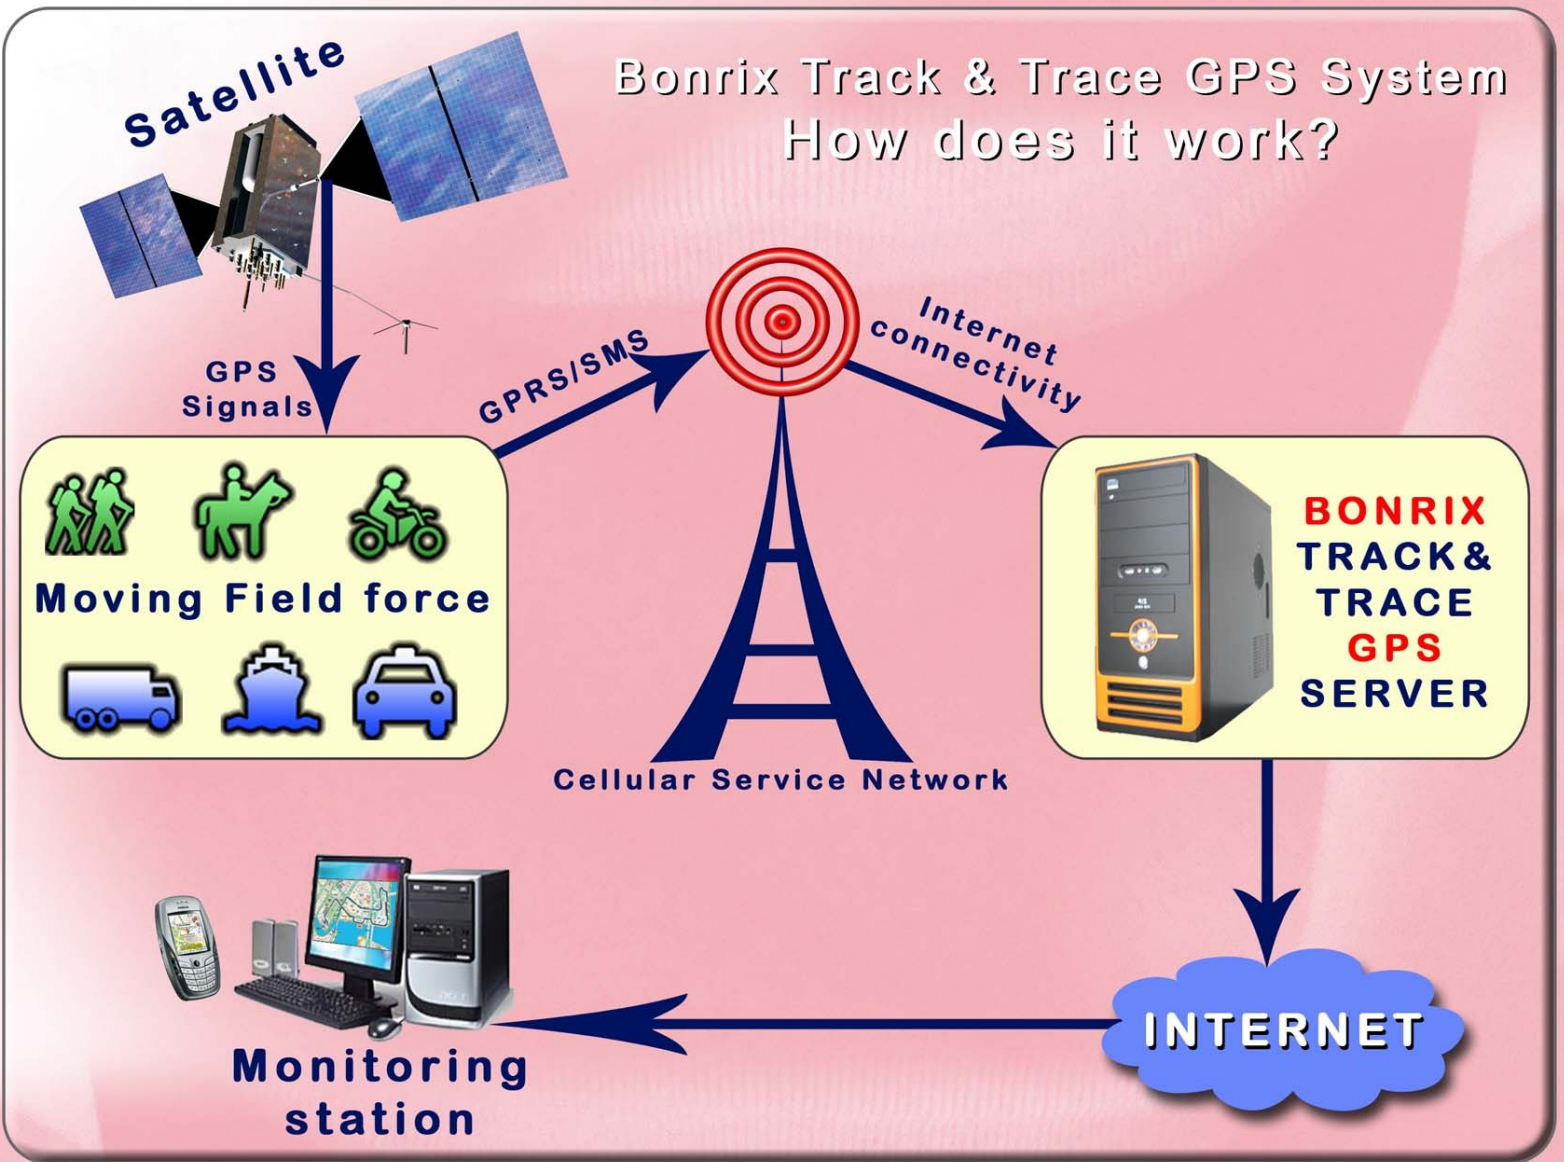

Bonrix Track & Trace GPS System How does it work?

BONRIX SOFTWARE SYSTEMS

A-801, Samudra Complex, Near Klassic Gold Hotel,
Off C.G.Road, Ahmedabad, Gujarat, India.

Phone : +91-9426045500, +91-79-26426364

E-Mail : info@bonrix.net

Website: www.bonrix.net, www.bonrix.co.in,
www.gpstracker.in, www.gpstracking.co.in

DEALER