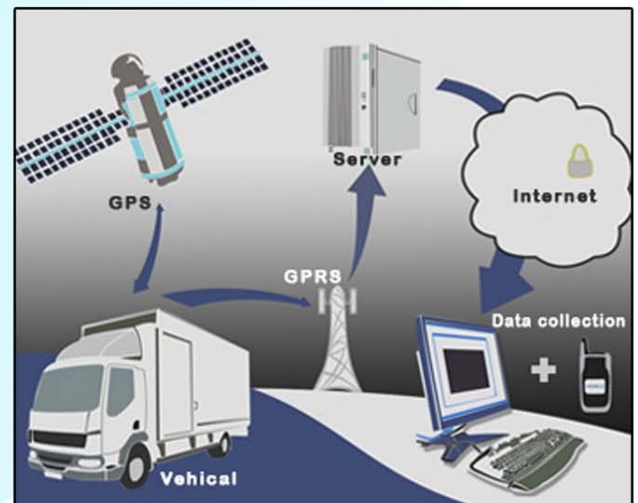

BONRIX TRACK & TRACE GPS SYSTEM (BTTGS)

A GPS tracking unit is a device that uses the Global Positioning System to determine the precise location of a vehicle, person, or other asset to which it is attached and to record the position of the asset at regular intervals. The recorded location data can be stored within the tracking unit, or it may be transmitted to a central location data base, or internet-connected computer, using a Cellular (GPRS), Radio, or Satellite modem embedded in the unit. This allows the asset's location to be displayed against a map backdrop either in real-time or when analyzing the track later, using customized software.

The Bonrix Track & Trace GPS System - a Unique and Innovative Location Based Services (LBS) is developed as web application software that provide clear view of persons or vehicles that are using by any organization or company for their work. BTTGS has been developed as web-base and mobile phone software package that provide flexible view of their persons or vehicles on the map.

Device Id	Refresh Time	Recent Location	Recent Time	View Speed	Vehicle Status
☐	05 seconds or ____ in seconds	S V Desai Marg, University Area, Ahmedabad, Gujarat, India	Monday, February 09, 2009 12:30:07 PM	2	Moving [39.0 Km/Hr]